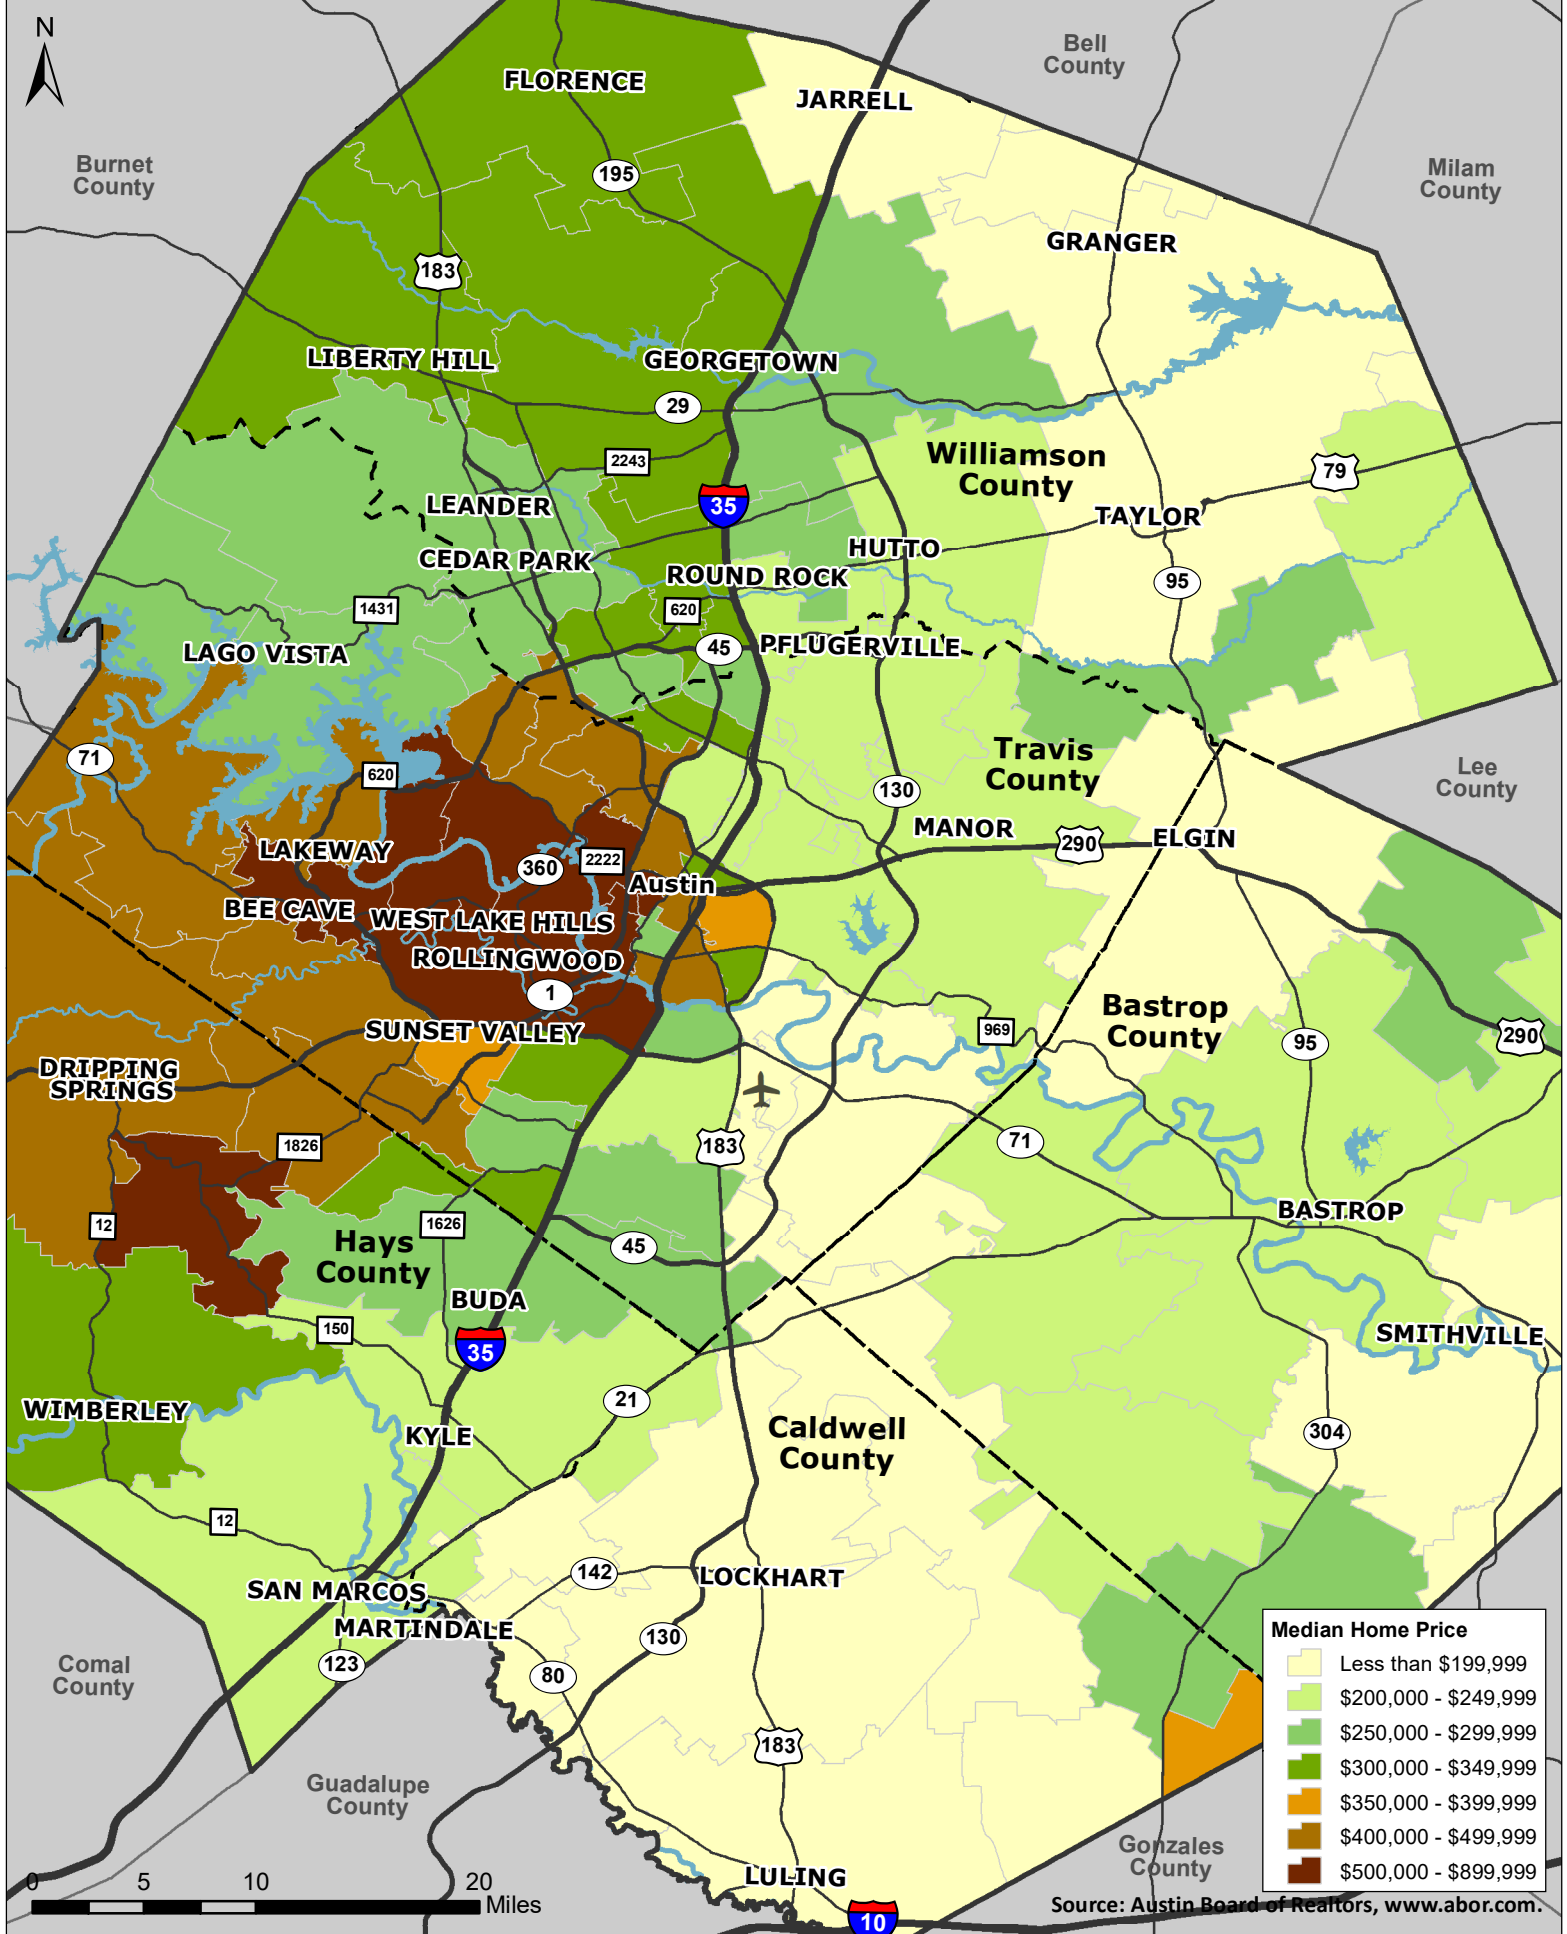

Median Sales Price, New & Existing Homes, 2017

Single Family, Condominium & Townhome Prices by Zip Code

Median Home Price	
Light Yellow	Less than \$199,999
Light Green	\$200,000 - \$249,999
Medium Green	\$250,000 - \$299,999
Dark Green	\$300,000 - \$349,999
Orange	\$350,000 - \$399,999
Brown	\$400,000 - \$499,999
Dark Brown	\$500,000 - \$899,999