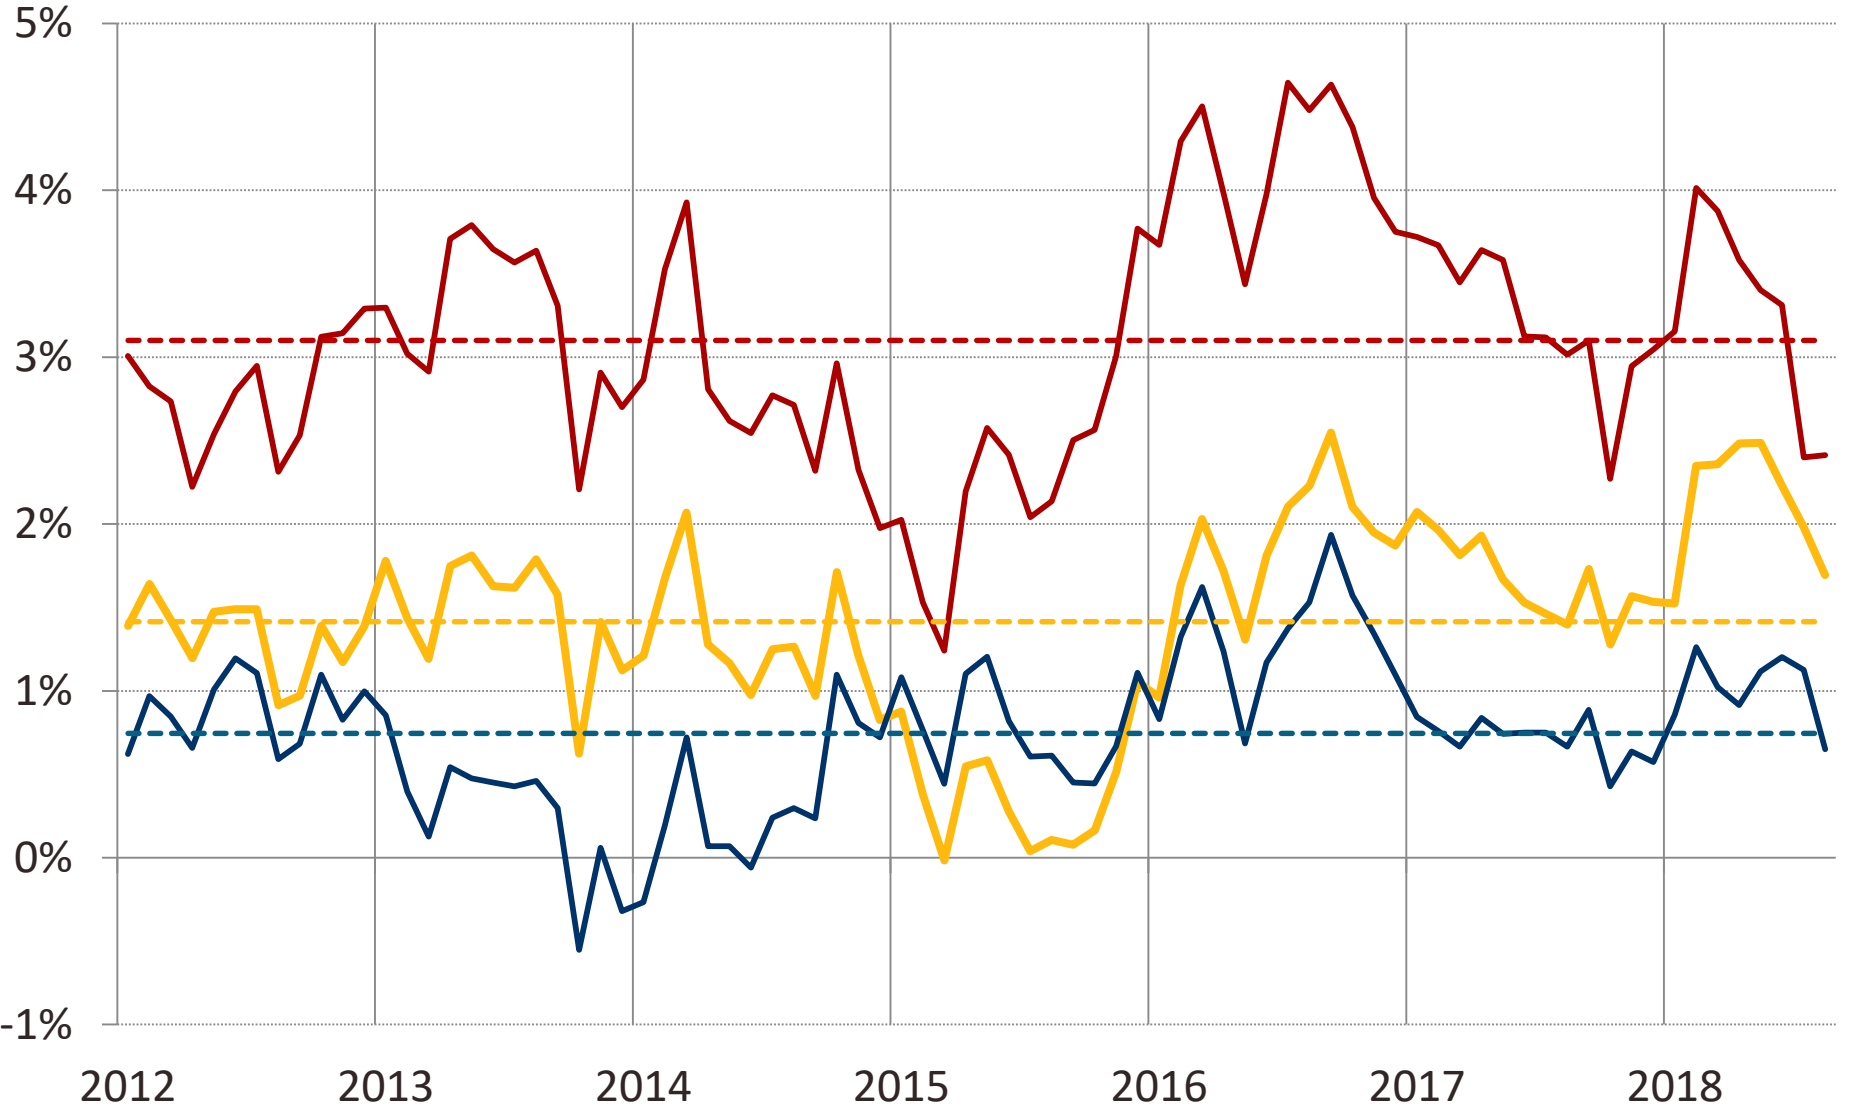

Labor Force

Year-Over-Year Percent Change

— Austin MSA

— Texas

— United States

Employment

Year-Over-Year Percent Change

Austin MSA

Texas

United States