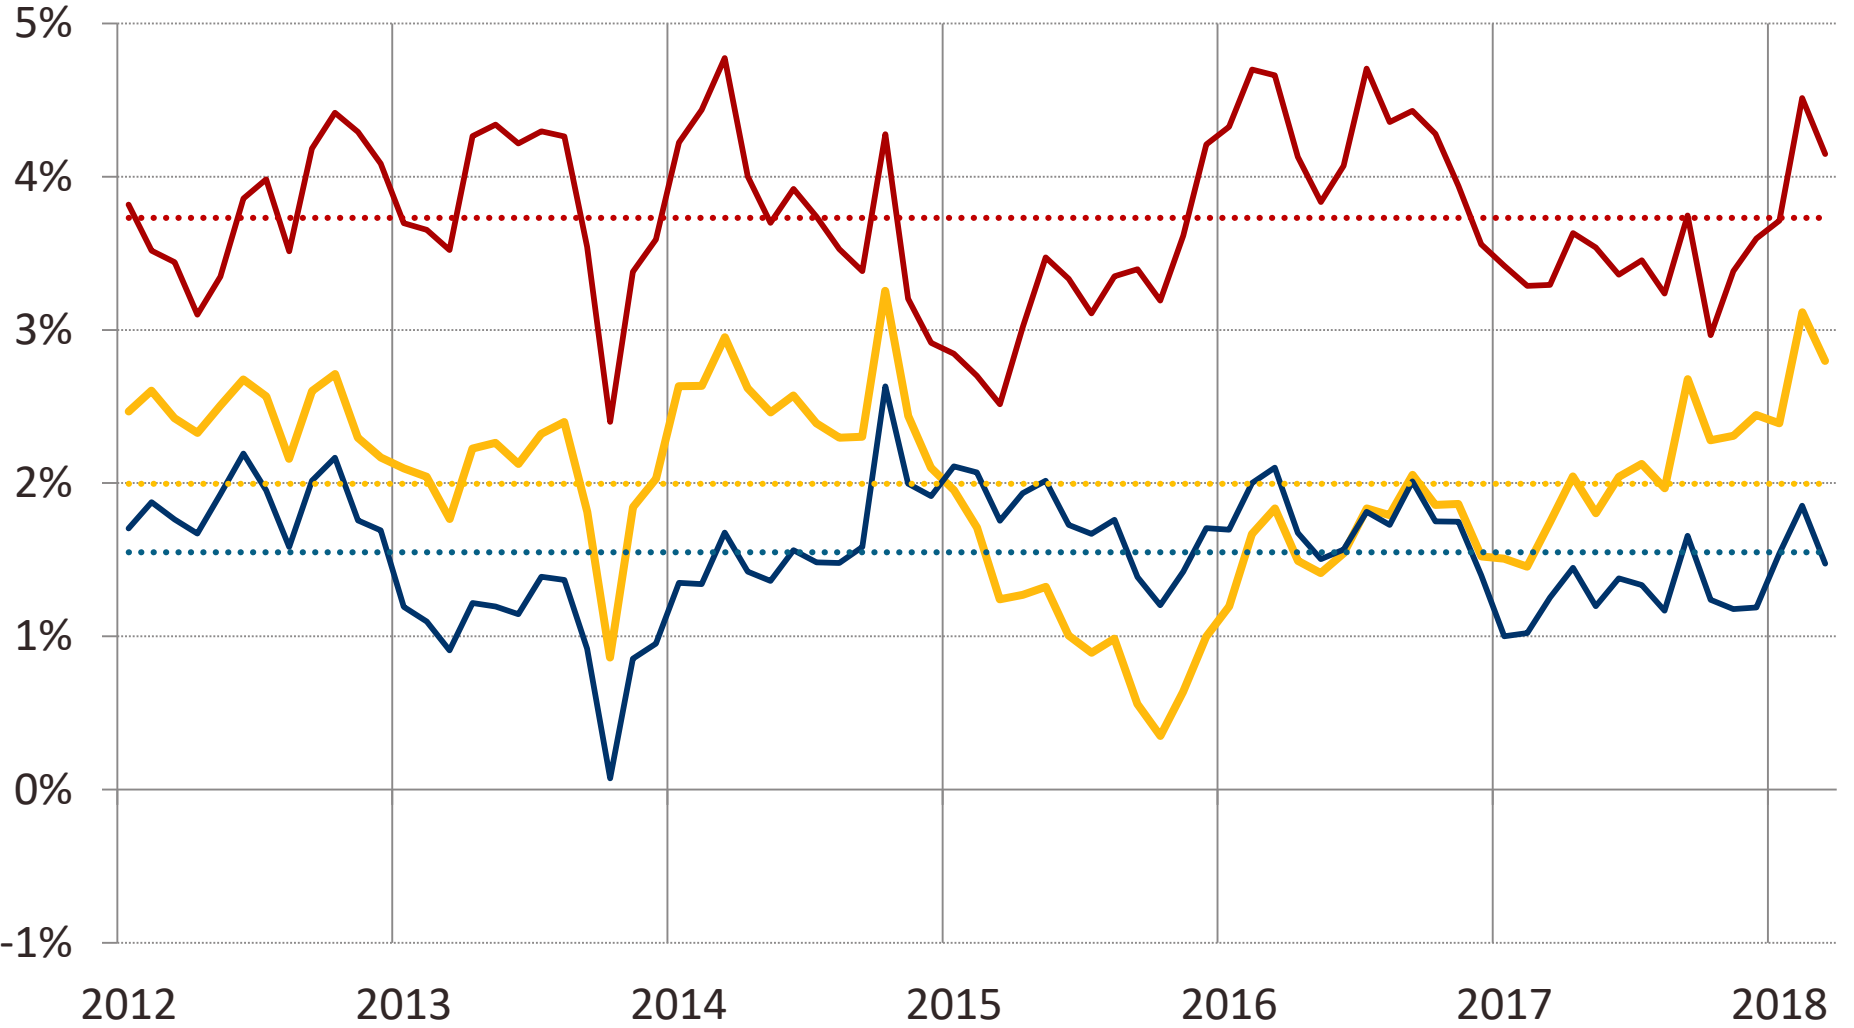

Employment

Year-Over-Year Percent Change

Austin MSA

Texas

United States

Source: Texas Workforce Commission & U.S. Bureau of Labor Statistics, CES.