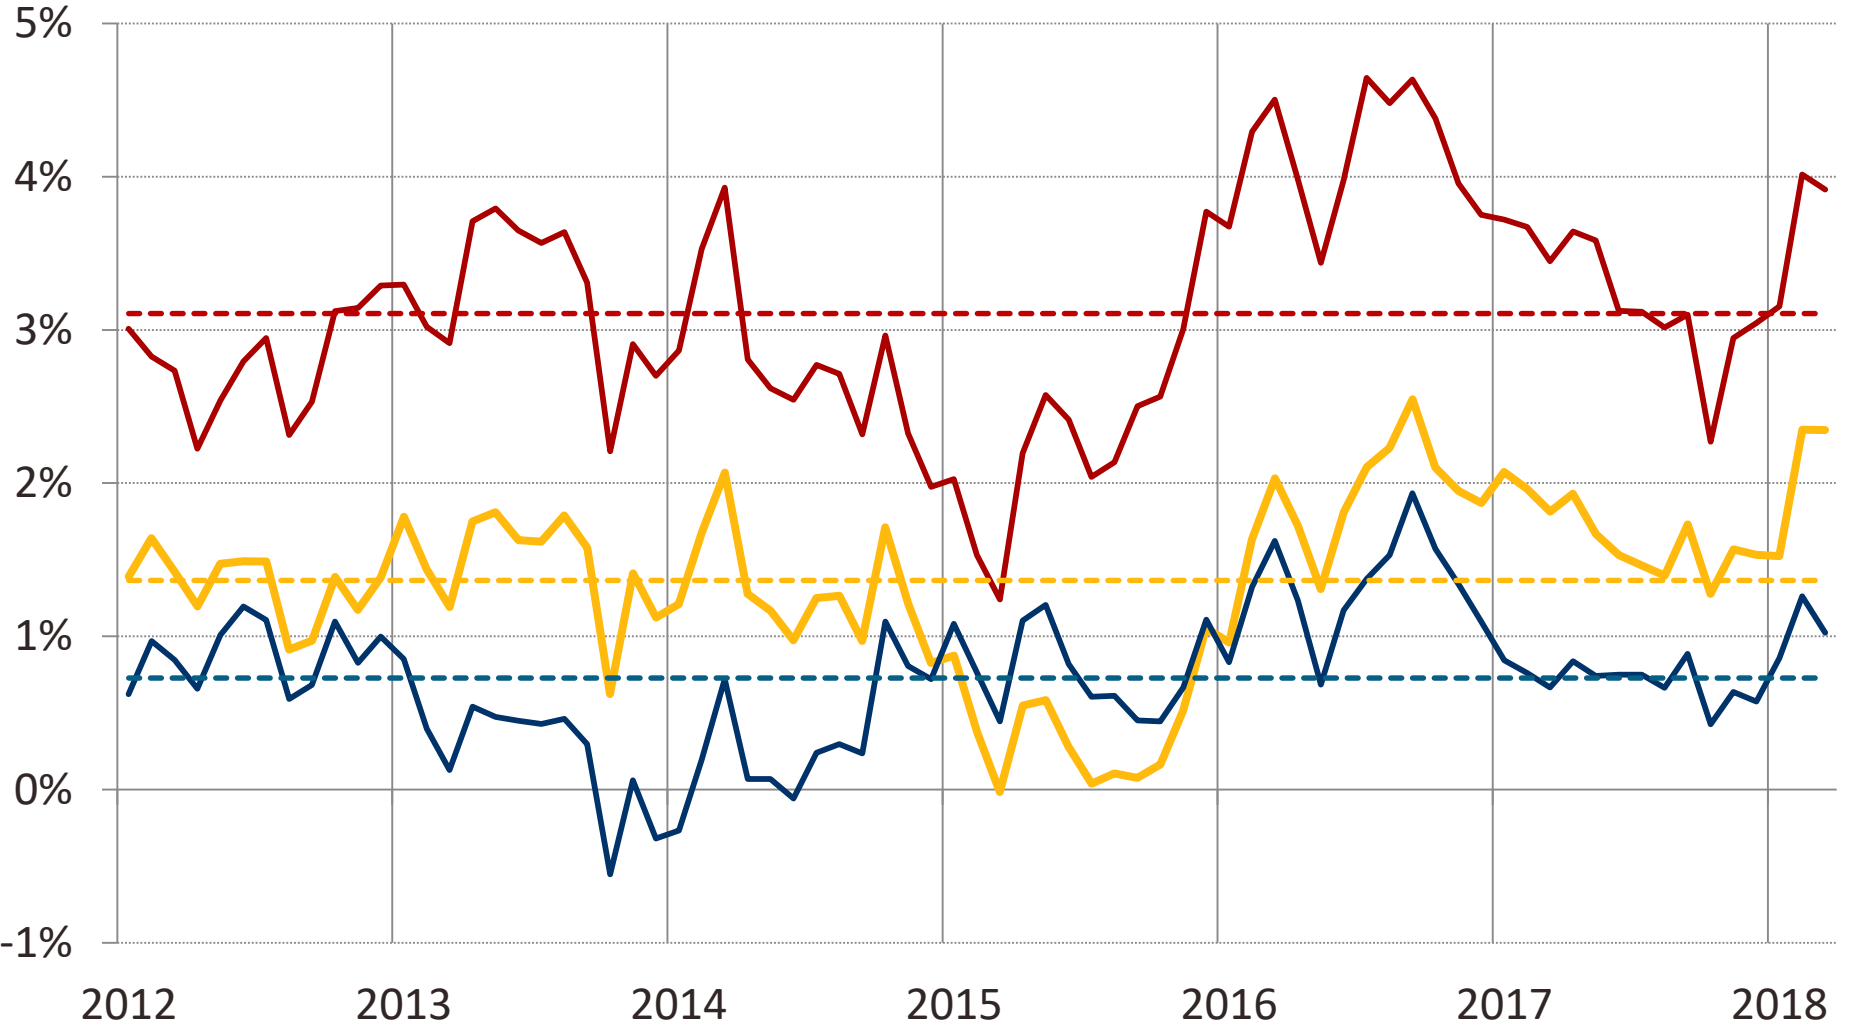

Labor Force

Year-Over-Year Percent Change

Austin MSA Texas United States

Source: Texas Workforce Commission & U.S. Bureau of Labor Statistics, CES.

Employment

Year-Over-Year Percent Change

Austin MSA

Texas